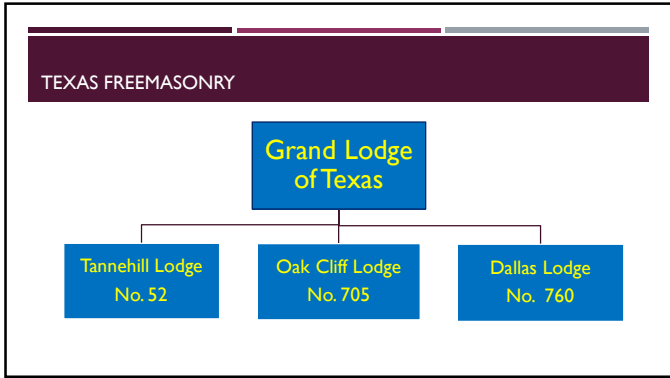

6

REGULAR MASONRY

Defined by Jurisdiction

- A.F. & A.M.
- F. & A.M.
- A.F.M.
- F.A.A.M.

United Grand Lodge of England

Territorial Grand Lodge

Local Lodge

7

STRUCTURE OF FREEMASONRY

■ The Lodge

- Entered Apprentice
- Fellowcraft
- Master Mason

8

OFFICERS OF THE LODGE

- Worshipful Master
- Senior Warden
- Junior Warden
- Treasurer
- Secretary
- Senior Deacon
- Junior Deacon
- Tiler

9

10

MASONIC APPENDANT ORGANIZATIONS

- York Rite
- Royal Arch Masons
- Royal & Select Masters
- Knights Templar
- Ancient & Accepted Scottish Rite
- Ancient Arabic Order of the Nobles of the Mystic Shrine
- Order of the Eastern Star